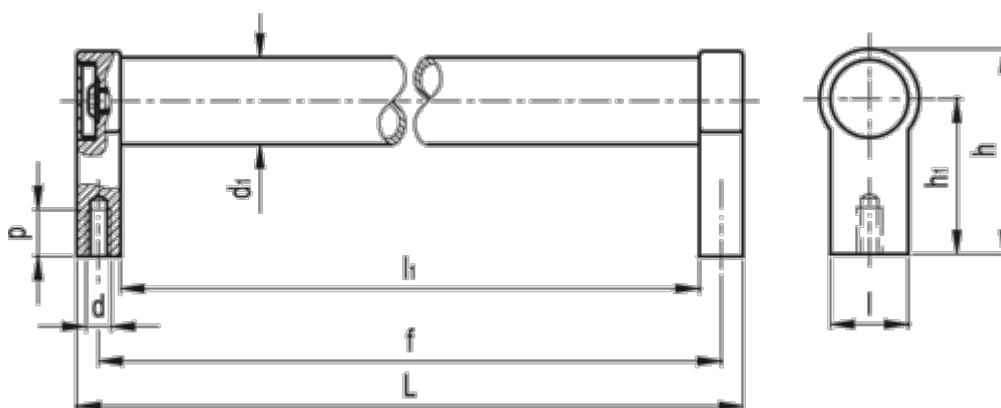

Data Sheet

Article number: 20569200400

Description: E+G Tubular handle GN333.1-20-400-A-EL
A Mounting from back

Measures

d = M6

d1 = 20

f = 400

h = 54

h1 = 42

L = 412

l1 = 388

p = 12